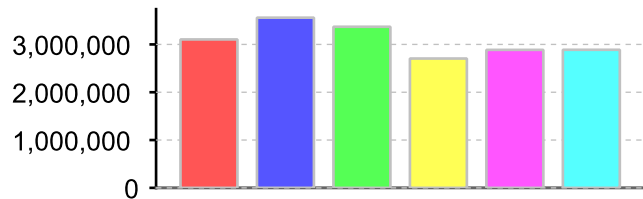

Monthly Summary Graph of Weight, TEU, Shipments

Weight	TEU	Shipments
18,511,632.00	3,168.06	3,258

Arrival Mth	Weight	TEU	Shipments
2008-07	3,104,407.00	533.51	584
2008-08	3,559,317.00	577.79	598
2008-09	3,368,906.00	552.35	551
2008-10	2,705,017.00	511.10	492
2008-11	2,886,281.00	524.78	550
2008-12	2,887,704.00	468.53	483

Monthly Trends of Weight

Monthly Trends of TEU

Monthly Trends of Shipments

■ 2008-07  
 ■ 2008-08  
 ■ 2008-09  
 ■ 2008-10  
■ 2008-11  
 ■ 2008-12

■ 2008-07  
 ■ 2008-08  
 ■ 2008-09  
 ■ 2008-10  
■ 2008-11  
 ■ 2008-12