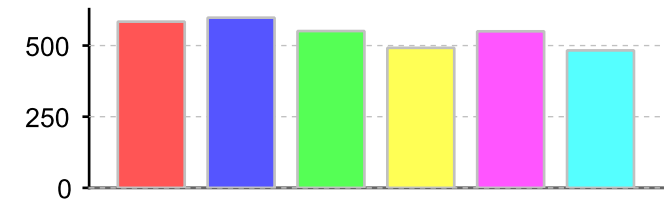

Monthly Summary Graph of Weight, TEU, Shipments

Weight	TEU	Shipments
18,511,632.00	3,168.06	3,258

Arrival Mth	Weight	TEU	Shipments
2008-07	3,104,407.00	533.51	584
2008-08	3,559,317.00	577.79	598
2008-09	3,368,906.00	552.35	551
2008-10	2,705,017.00	511.10	492
2008-11	2,886,281.00	524.78	550
2008-12	2,887,704.00	468.53	483

Monthly Trends of Weight

Monthly Trends of TEU

Monthly Trends of Shipments

■ 2008-07  
 ■ 2008-08  
 ■ 2008-09  
 ■ 2008-10  
■ 2008-11  
 ■ 2008-12

■ 2008-07  
 ■ 2008-08  
 ■ 2008-09  
 ■ 2008-10  
■ 2008-11  
 ■ 2008-12