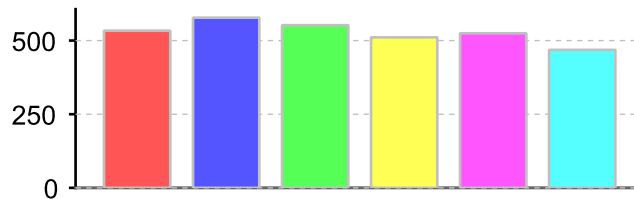

Monthly Summary Graph of Weight, TEU, Shipments

Weight	TEU	Shipments
18,511,632.00	3,168.06	3,258

Arrival Mth	Weight	TEU	Shipments
2008-07	3,104,407.00	533.51	584
2008-08	3,559,317.00	577.79	598
2008-09	3,368,906.00	552.35	551
2008-10	2,705,017.00	511.10	492
2008-11	2,886,281.00	524.78	550
2008-12	2,887,704.00	468.53	483

Monthly Trends of Weight

Monthly Trends of TEU

Monthly Trends of Shipments

■ 2008-07  
 ■ 2008-08  
 ■ 2008-09  
 ■ 2008-10  
■ 2008-11  
 ■ 2008-12

■ 2008-07  
 ■ 2008-08  
 ■ 2008-09  
 ■ 2008-10  
■ 2008-11  
 ■ 2008-12